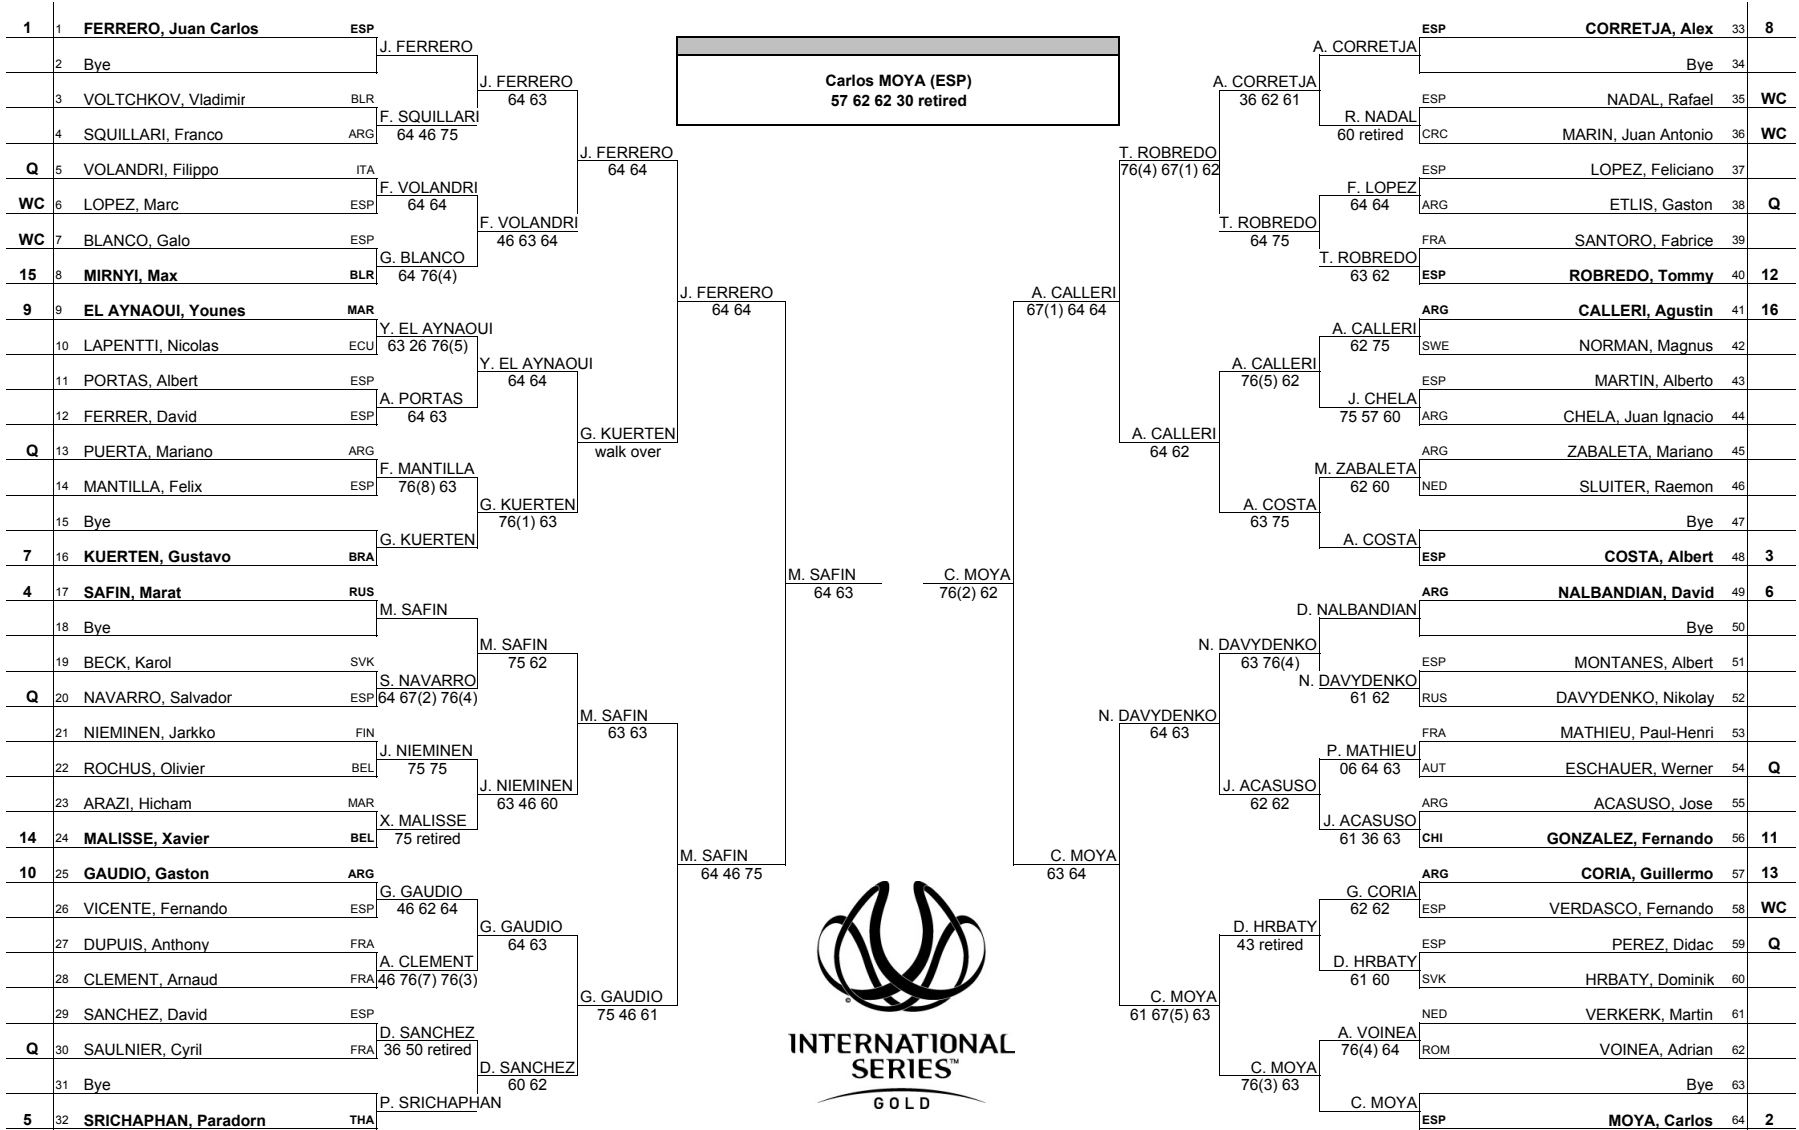

**MAIN DRAW SINGLES**

**OPEN SEAT GODO 2003 - Barcelona**

21-27 April 2003  
Red Clay  
€ 1,000,000  
425

**INTERNATIONAL SERIES™**  
G O L D

| Seeded Players         | Seeded Players        | Lucky Loser           | Replaces       | Lucky Loser        | Replaces        | Last Direct Acceptance     |                       |
|------------------------|-----------------------|-----------------------|----------------|--------------------|-----------------|----------------------------|-----------------------|
| 1 FERRERO, Juan Carlos | 9 EL AYNAOUI, Younes  |                       |                |                    |                 | <b>PORTAS, Albert - 97</b> |                       |
| 2 MOYA, Carlos         | 10 GAUDIO, Gaston     |                       |                |                    |                 |                            |                       |
| 3 COSTA, Albert        | 11 GONZALEZ, Fernando |                       |                |                    |                 |                            |                       |
| 4 SAFIN, Marat         | 12 ROBREDO, Tommy     |                       |                |                    |                 |                            |                       |
| Retirements            |                       | Reason for Retirement |                | Retirements        |                 | Reason for Retirement      |                       |
| 5 SRICHAPHAN, Paradorn | 13 CORIA, Guillermo   | SAULNIER, Cyril       | Thigh muscle   | EL AYNAOUI, Younes | Flu             | <b>Tom Barnes</b>          |                       |
| 6 NALBANDIAN, David    | 14 MALISSE, Xavier    | ARAZI, Hicham         | Stomach muscle | SAFIN, Marat       | General Fatigue |                            |                       |
| 7 KUERTEN, Gustavo     | 15 MIRNYI, Max        | MARIN, Juan Antonio   | Left knee      |                    |                 |                            |                       |
| 8 CORRETJA, Alex       | 16 CALLERI, Agustin   | CORIA, Guillermo      | Stomach muscle |                    |                 |                            |                       |
|                        |                       |                       |                |                    |                 |                            | <b>ATP Supervisor</b> |